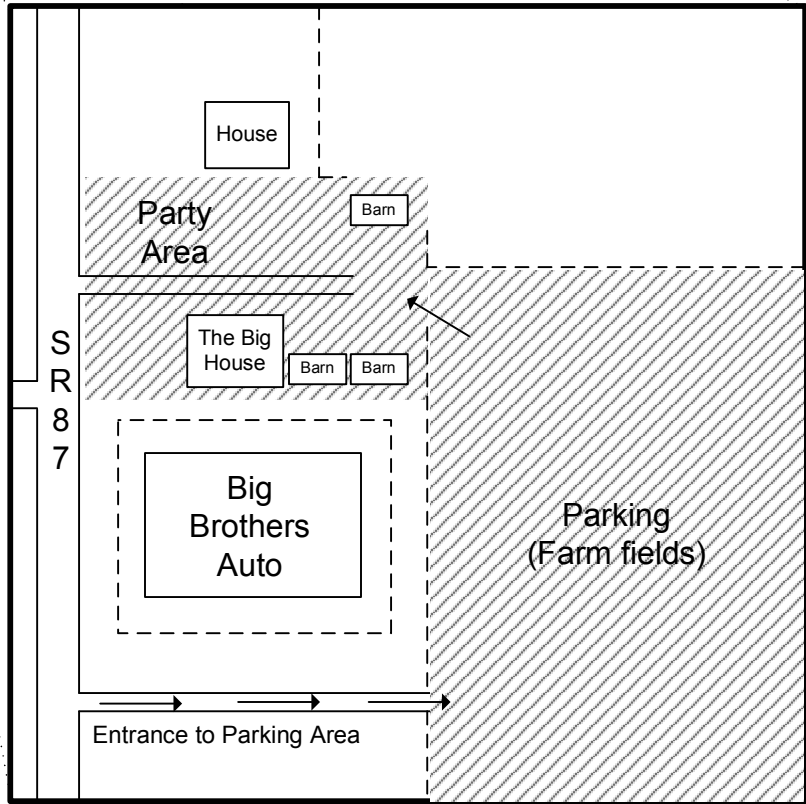

NO SURF - Directions to Party
(not to scale)

SR 44

Punderson State Park

Kiwanis Lake Community

Party Location

Judy's Restaurant Plaza

Additional Parking

1/2 mile

Auburn Rd.

SR 87

SR 306

----- Fenceline

- Parking is in the Farm Fields
- Use the driveway west of BB Auto
- Additional Parking in Judy's Place Lot
- Please only people over 18
- Dinner to be served at 6:30 pm

SR 87

Chagrin Polo Fields

Chagrin River Rd.